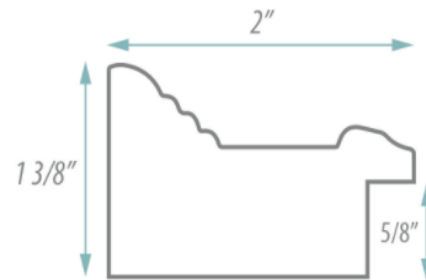

SPECIFICATION SHEET

FRAMED MIRROR

MODEL#: FM 79764-18X30

FRAMED MIRRORS COLLECTION

FEATURES:

- ONE 18X30" HIGH RESOLUTION SILVER PLATE GLASS MIRROR SIZE W/ DECORATIVE FRAME.
- "WALL HUGGER" HANGER FOR MOUNTING INCLUDED.
- STANDARD MOUNTING STYLE IS VERTICAL. FOR HORIZONTAL, PLEASE SPECIFY WHEN ORDERING.
- PACKED IN FOUR WALL (FOLDED DOUBLE WALL) CORRUGATION.
- STYLE: CLASSIC
- COLOR: BLACK/SILVER
- FINISH: ACCENT/MATTE

MIRROR FINISHES:

- FLAT POLISHED EDGE
- BEVELED EDGE

OVERALL SIZE DIMENSION: 22" WIDE X 34" HIGH X 1 3/8" DEEP